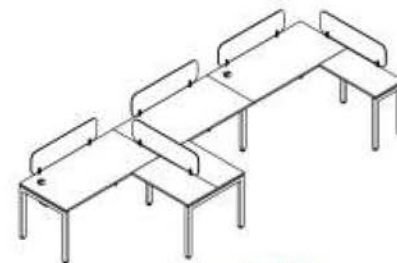

1500WX3000DX750H

DSPT - 4

4 SEATER

3000X3000X750

DSPT - 6

6 SEATER

4500X3000X750

MAIN TABLE

1500X600X750

'L' EXTENSION

900X450X750

L - Type Workstation

- Customised Design and Size Available.

Non Sharing Cluster

DLT-U2

2 SEATER

3000X1500X750

DLT-T2

2 SEATER

3000X1500X750

DLT-3

3 SEATER

4500X1500X750

MAIN TABLE

1500X600X750

'L' EXTENTION

900X450X750

Executive Table

- Customised Design and Size Available.

Non Sharing Cluster

SIIS-1

MAIN DESK