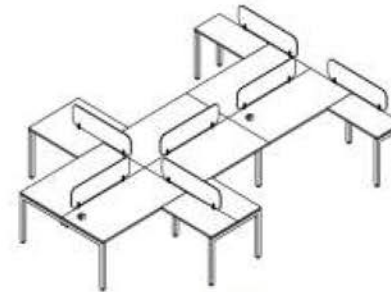

2700X600 mm

3600X600 mm

4500X600 mm

DSB - 2

2 SEATER

1200X1200 mm

1500X1200 mm

DSB - 4

4 SEATER

2400X1200 mm

3000X1200 mm

DSB - 6

6 SEATER

3600X1200 mm

4500X1200 mm

Sharing

Plus - Type Workstation

- Customised Design and Size Available.

Sharing Cluster

DSL - 1

1 SEATER

1500WX1500DX750H

DSL - 2

2 SEATER

1500WX3000DX750H

DSPT - 4

4 SEATER

3000X3000X750

DSPT - 6

6 SEATER

4500X3000X750

MAIN TABLE