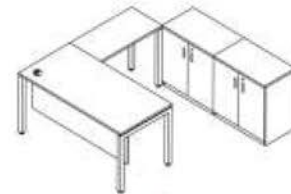

Executive Table

- Customised Design and Size Available.

Non Sharing Cluster

MAIN DESK

1200X600X750

1800X900X750

SIDE UNIT

900X450X750

'L' EXTENTION

750/900X450X750

SIIS-5

SIIS-10