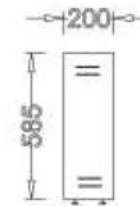

PVC/MS
KEYBOARD TRAY
WITHOUT MOUSE PAD

MS
CPU TROLLEY

PVC/MS
KEYBOARD TRAY
WITH MOUSE PAD

VERTICAL

WIRE ENTRY COVER

VERTEBRA

HORIZONTAL

WIRE MANAGEMENT TYPE - 1