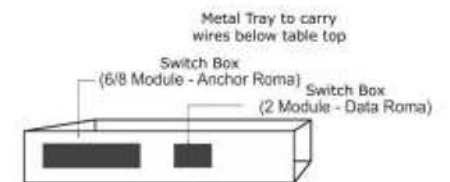

PVC/MS
KEYBOARD TRAY
WITHOUT MOUSE PAD

MS
CPU TROLLEY

PVC/MS
KEYBOARD TRAY
WITH MOUSE PAD

VERTICAL

WIRE ENTRY COVER

VERTEBRA

HORIZONTAL

WIRE MANAGEMENT TYPE - 1