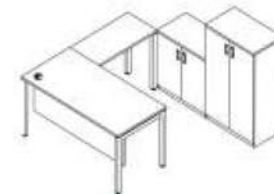

Executive Table

- Customised Design and Size Available.

Non Sharing Cluster

MAIN DESK

1200X600X750

1800X900X750

SIDE UNIT

900X450X750

'L' EXTENTION

750/900X450X750

SIIS-6

SIIS-10